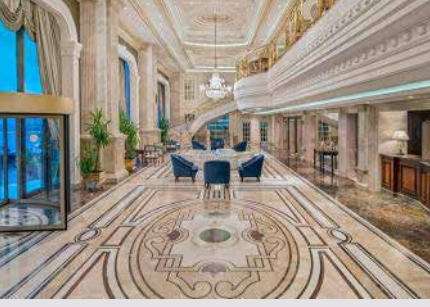

ELITEWORLD

İSTANBUL FLORYA

Elite World İstanbul Florya

1. **Hotel Name** : ELITE WORLD İSTANBUL FLORYA
2. **Classification** : 5 stars
3. **Hotel Address** : Gültepe Mah. Şehit Zafer Kızıtaş Sk. No:1
   Küçükçekmece / İstanbul / TURKEY
4. **Phone Number** : +90 212 411 46 46
5. **Fax Number** : +90 212 411 46 99
6. **Info Line** : 444 08 83
7. **Internet Address** : eliteworldhotels.com.tr
8. **E-Mail** : sales.florya@eliteworldhotels.com.tr
   florya@eliteworldhotels.com.tr

ELITEWORLD
HOTELS & RESORTS