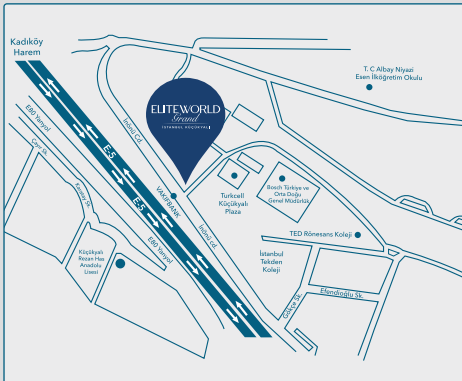

- Hotel Name** : ELITE WORLD GRAND İSTANBUL KÜÇÜKYALI
- Classification** : 5 stars
- Hotel Address** : İnönü Caddesi No: 22 Küçükalyalı
Maltepe - İstanbul / TURKEY
- Phone Number** : +90 216 458 90 00
- Fax Number** : +90 216 458 90 01
- Info Line** : 444 08 83
- Internet Address** : www.eliteworldhotels.com.tr
- E-Mail** : kucukyali@eliteworldhotels.com.tr

LOCATION

The hotel is located 2 min. walk from Center, 25 min. away from Sabiha Gökçen Airport, 25 min. away from Viaport Shopping Center, 15 min. away from Pendik Marina, 10 min. away from Bağdat Street by car.