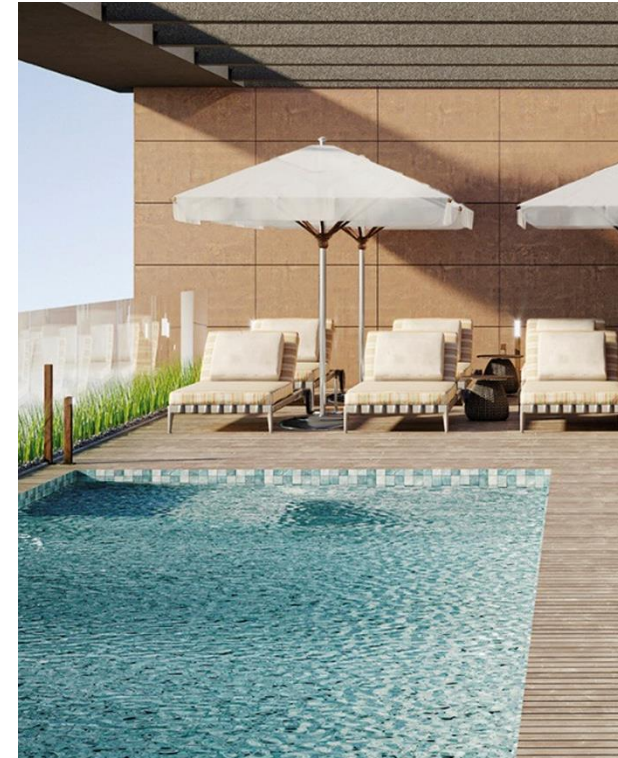

ELITEWORLD GO

With its modernly designed and comfortable areas that meet all the dynamic needs of today's new generation of business and holiday travelers; Elite World Go contains and reflects the entire experience of Elite World Hotels & Resorts, which blends current trends and the latest technology with the services it offers without compromising on quality.