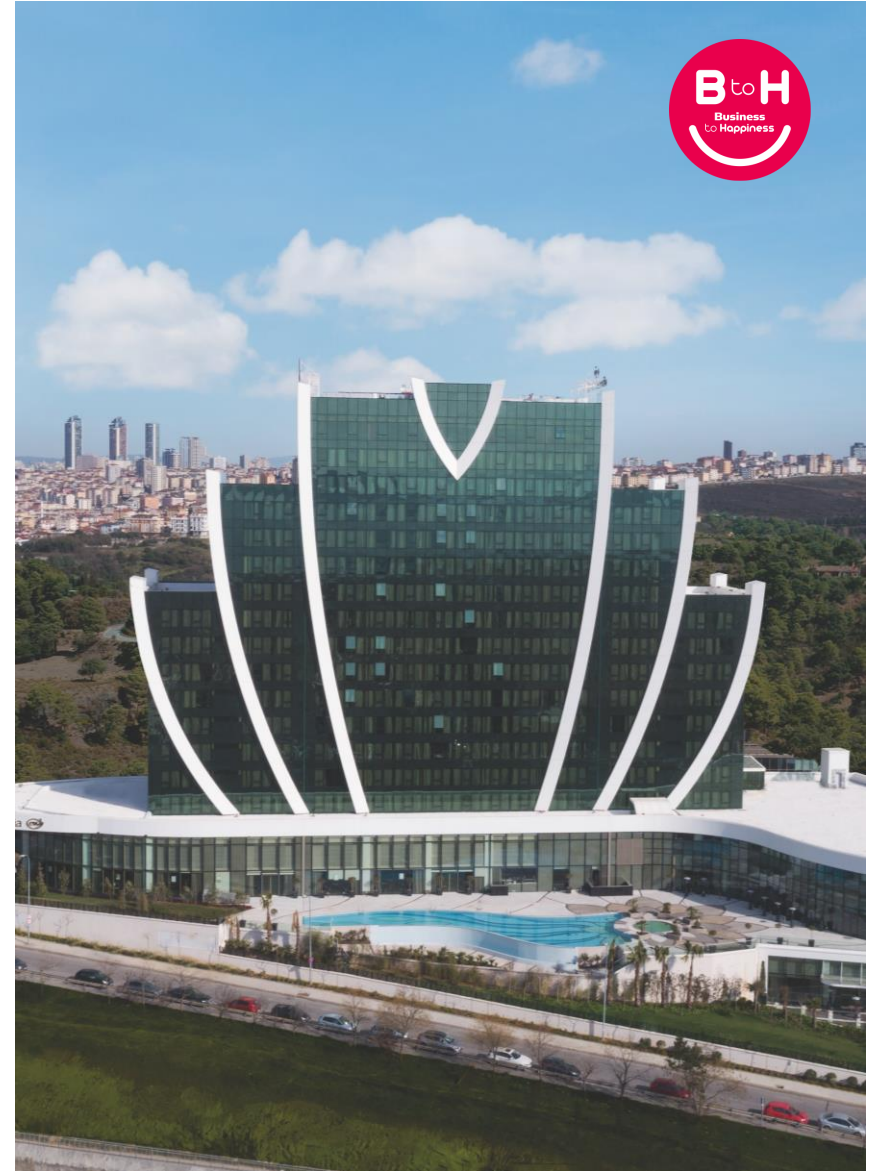

\* Hawaii and Maldives into three parts.

\*\* Bahamas into two parts.

ELITEWORLD  
HOTELS&RESORTS

ELITEWORLD  
*Grand*

İSTANBUL KÜÇÜKYALI

**350 ROOM**  
**581 BED**  
**7 MEETING ROOM**  
**2500 CAPABILITIES**

Located on the Anatolian side of İstanbul, Elite World Grand İstanbul Küçükalyı is at your service with its 5-star services, unique quality approach, and new-generation meeting concept "Business to Happiness" for business and entertainment accommodations. It is waiting for its guests to turn their accommodation experience into an unforgettable memory, accompanied by a unique view of the sea and the Princes' Islands.

ELITEWORLD  
*Grand*  
İSTANBUL KÜÇÜKYALI