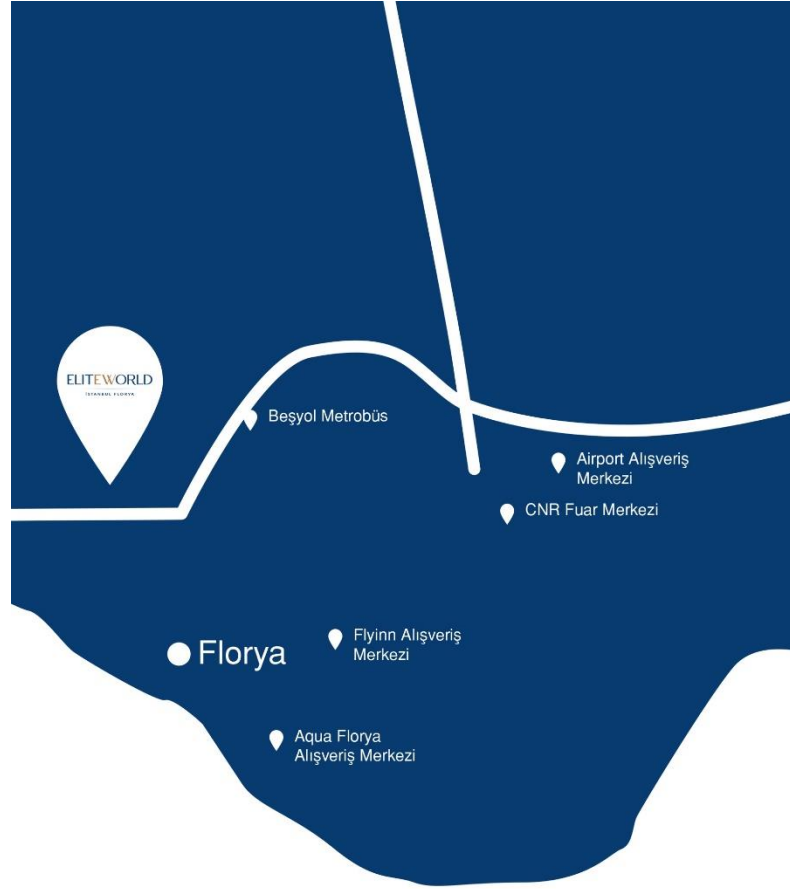

# ELITEWORLD

ISTANBUL FLORYA

**181 ROOM**  
**362 BED**  
**11 MEETING ROOM**  
**2000 CAPABILITIES**

5-star Elite World Istanbul Florya welcomes its guests at Florya Junction on the E-5 road, with the understanding of always offering the best for your business and tourism accommodations and meetings. Easily accessible from E-5 and TEM highways, Elite World İstanbul Florya is located close to the World Trade Center, CNR and TÜYAP exhibition centers and is 25 minutes away from the city center and 40 minutes from İstanbul Airport.

# ELITEWORLD

İSTANBUL FLORYA

İstanbul Airport	43 km
Sabiha Gökçen Airport	80 km
Tüyap Fair Center	22,3 km
İkitelli Organized Industry	14 km
Masko	14,4 km
İstoç	14,5 km
Kıraç	19 km
Taksim Square	23,9 km
Bakırköy Square	7,4 km
Sultanahmet Square	20,7 km
Topkapı Palace	21,3 km
Atatürk Olympic Stadium	17,9 km
Ataköy Marina	9,9 km
Grand Bazaar	20,4 km
Mısır Bazaar	20 km
Kuyumcukent Mall	8,7 km