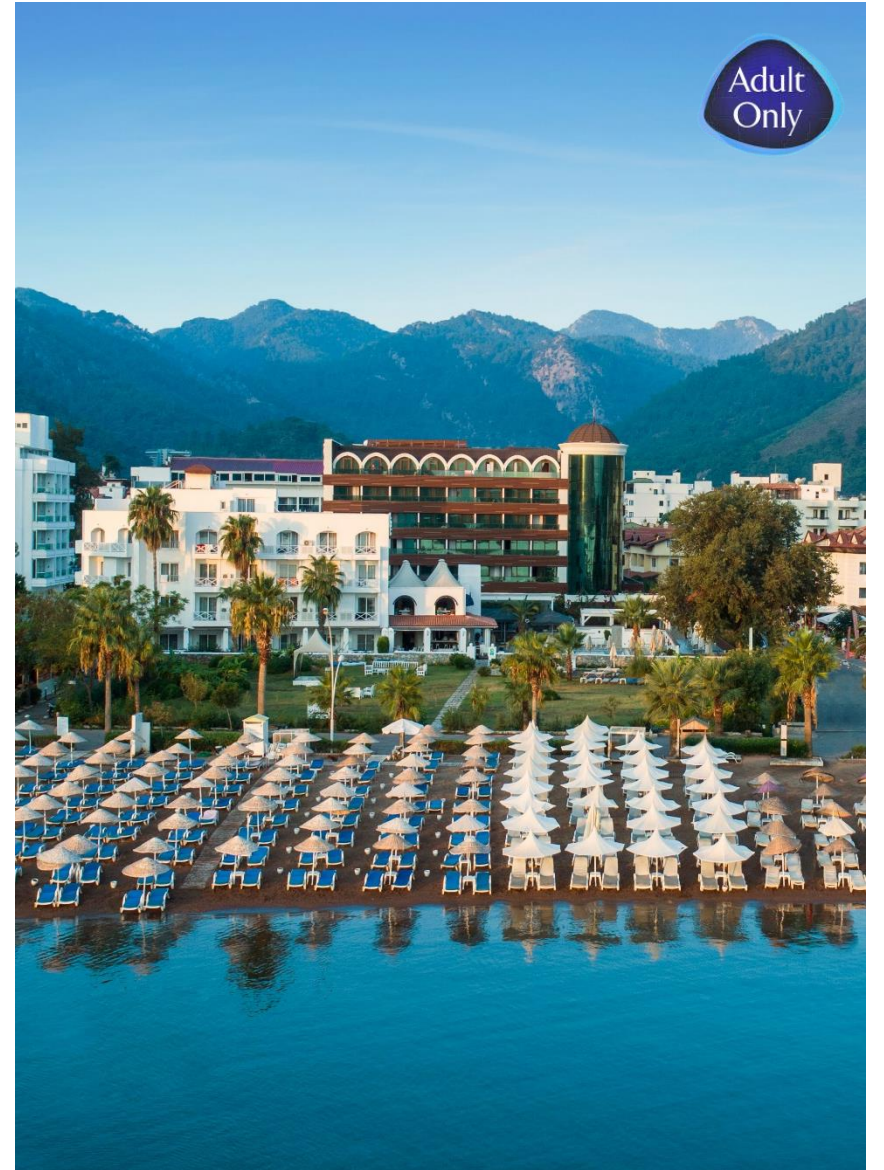

ELITEWORLD  
HOTELS&RESORTS

ELITEWORLD

---

MARMARIS

## 93 ROOM 186 BED 1 METING ROOM 25 CAPABILITIES

Located in İçmeler, the most popular region of Marmaris, and providing services with a unique understanding of quality to make your summer holiday fun and unforgettable, Elite World Marmaris has a fascinating atmosphere with its structure intertwined with nature. Elite World Marmaris awaits its guests for a perfect and unforgettable holiday with its sea view rooms, beach and outdoor swimming pool.