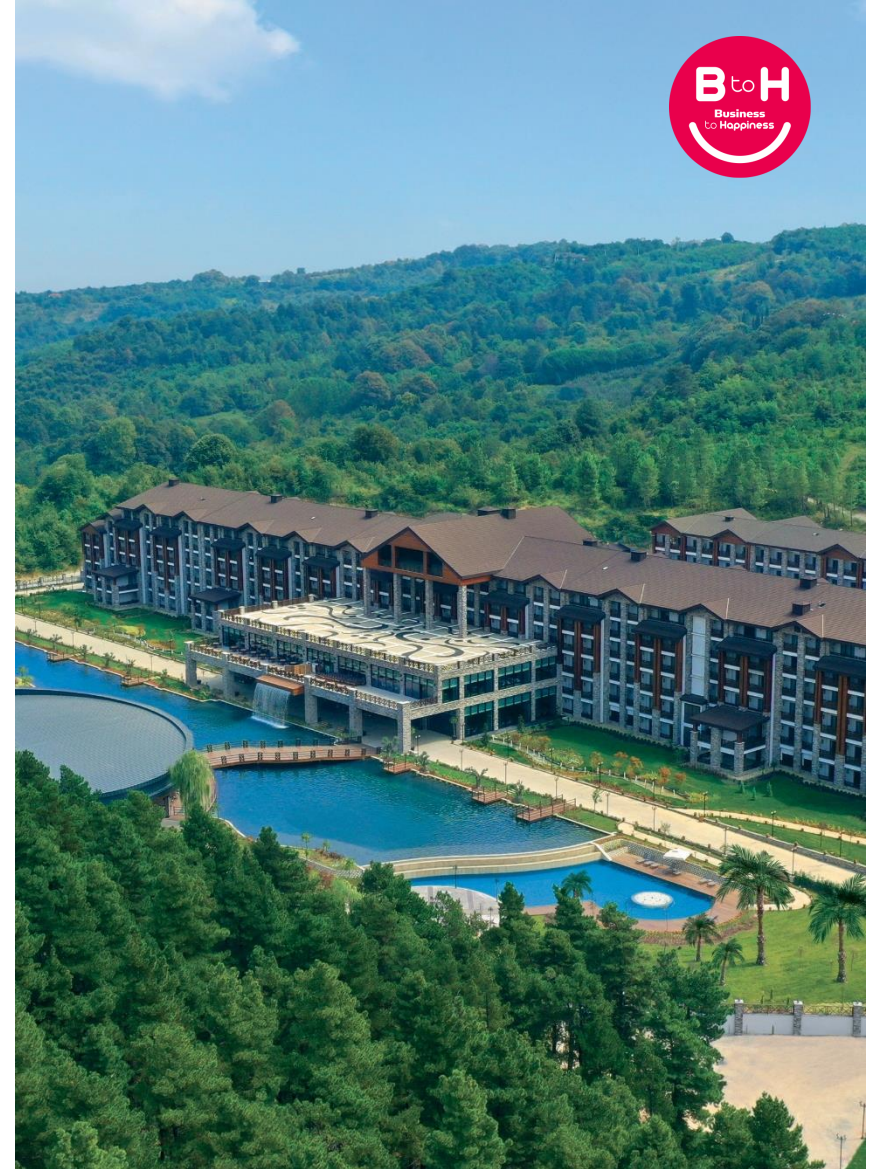

ELITEWORLD  
HOTELS&RESORTS

ELITEWORLD  
*Grand*

SAPANCA

**500 ROOM**  
**1000 BED**  
**21 MEETING ROOM**  
**3000 CAPABILITIES**

Having a unique location in nature in Sapanca, Elite World Grand Sapanca has 500 rooms. The hotel has 18 meeting rooms of different sizes and capacities, and also has a large congress hall for 2000 people. In addition, Elite World Grand Sapanca has 1200 m2 of outdoor and green area for meetings and organizations. Elite World Grand Sapanca is located in Sapanca Lake Neighborhood Italian Camp area is 120 kms away from İstanbul, 100 kms from Sabiha Gökçen Airport and 175 kms from İstanbul Airport.