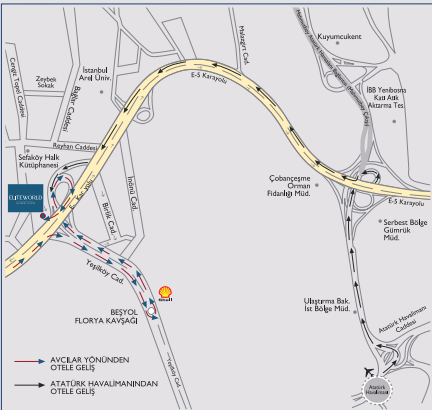

ELITEWORLD

İSTANBUL FLORYA