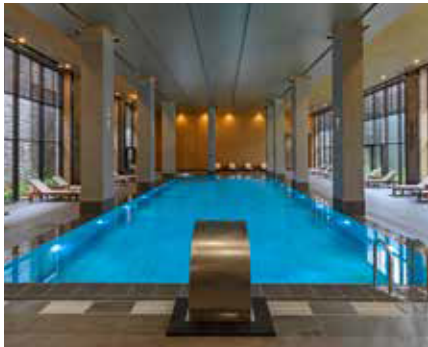

Hotel Name : Elite World Grand Sapanca
Classification : 5 Star
Hotel Address : Göl Neighborhood, Koşuyolu Street, No:47, Sapanca- Sakarya / Turkey

Phone Number : +90 (264) 415 10 00
Fax Number : +90 (264) 415 11 00
Info Line : 444 08 83
Internet Address : www.eliteworldhotels.com.tr
E-mail : sapanca@ewhr.com