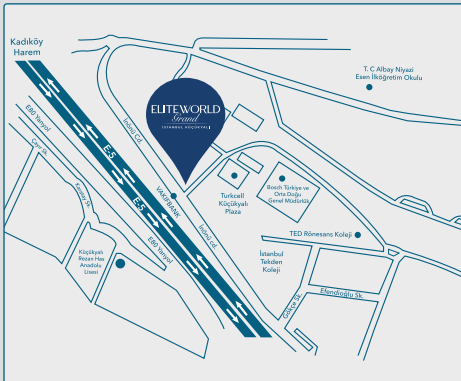

- Hotel Name** : ELITE WORLD GRAND İSTANBUL KÜÇÜKYALI
- Classification** : 5 stars
- Hotel Address** : İnönü Caddesi No: 22 Küçükalyalı
Maltepe - İstanbul / TURKEY
- Phone Number** : +90 216 458 90 00
- Fax Number** : +90 216 458 90 01
- Info Line** : 444 08 83
- Internet Address** : www.ewhr.com
- E-Mail** : kucukyali@ewhr.com

LOCATION

The hotel is located 2 min. walk from Center, 25 min. away from Sabiha Gökçen Airport, 25 min. away from Viaport Shopping Center, 15 min. away from Pendik Marina, 10 min. away from Bağdat Street by car.