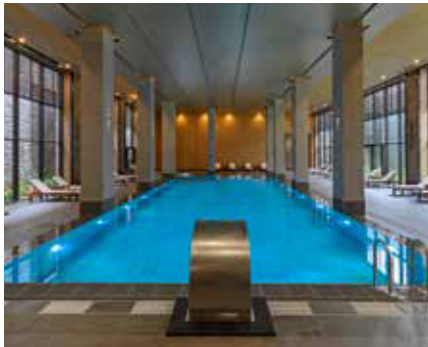

Hotel Name : Elite World Grand Sapanca
Classification : 5 Star
Hotel Address : Göl Neighborhood, Koşuyolu Street, No:47, Sapanca- Sakarya / Turkey

Phone Number : +90 (264) 415 10 00
Fax Number : +90 (264) 415 11 00
Info Line : 444 08 83
Internet Address : www.ewhr.com
E-mail : sapanca@ewhr.com