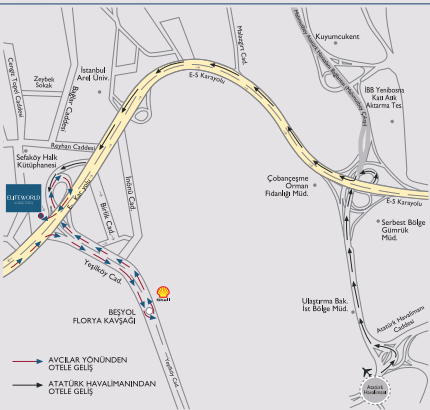

ELITEWORLD

İSTANBUL FLORYA

Elite World İstanbul Florya

Hotel Name : ELITE WORLD İSTANBUL FLORYA

Classification : 5 stars

Hotel Address : Gültepe Mah. Şehit Zafer Kızıtaş Sk. No:1
Küçükçekmece / İstanbul / TURKEY

Phone Number : +90 212 411 46 46

Fax Number : +90 212 411 46 99

Info Line : 444 08 83

Internet Address : www.ewhr.com

E-Mail : florya@ewhr.com

sales.florya@ewhr.com

ELITEWORLD
HOTELS & RESORTS