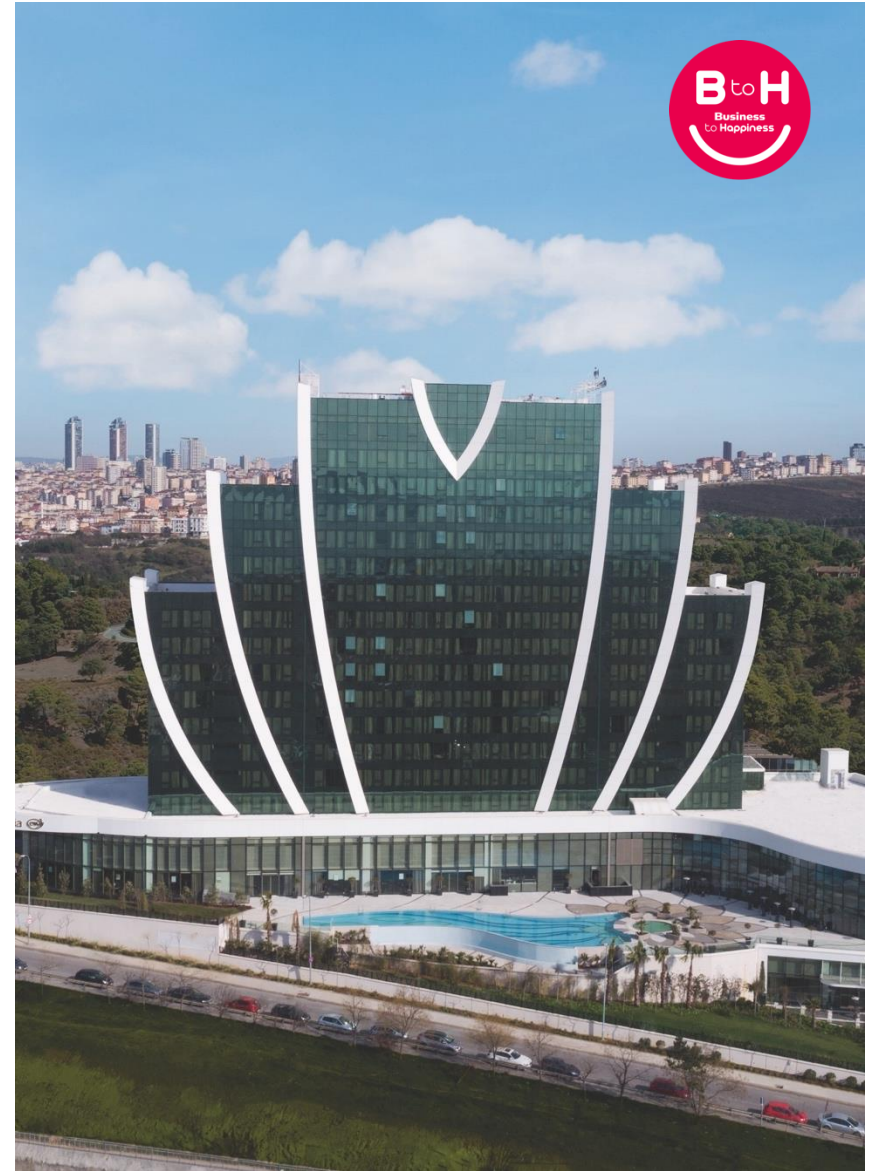

\* Hawaii and Maldives into three parts.

\*\* Bahamas into two parts.

ELITEWORLD  
HOTELS&RESORTS

ELITEWORLD  
*Grand*

İSTANBUL KÜÇÜKYALI

**350 ROOM**  
**581 BED**  
**7 MEETING ROOM**  
**2500 CAPABILITIES**

Located on the Anatolian side of İstanbul, Elite World Grand İstanbul Küçükalyı is at your service with its 5-star services, unique quality approach, and new-generation meeting concept "Business to Happiness" for business and entertainment accommodations. It is waiting for its guests to turn their accommodation experience into an unforgettable memory, accompanied by a unique view of the sea and the Princes' Islands.