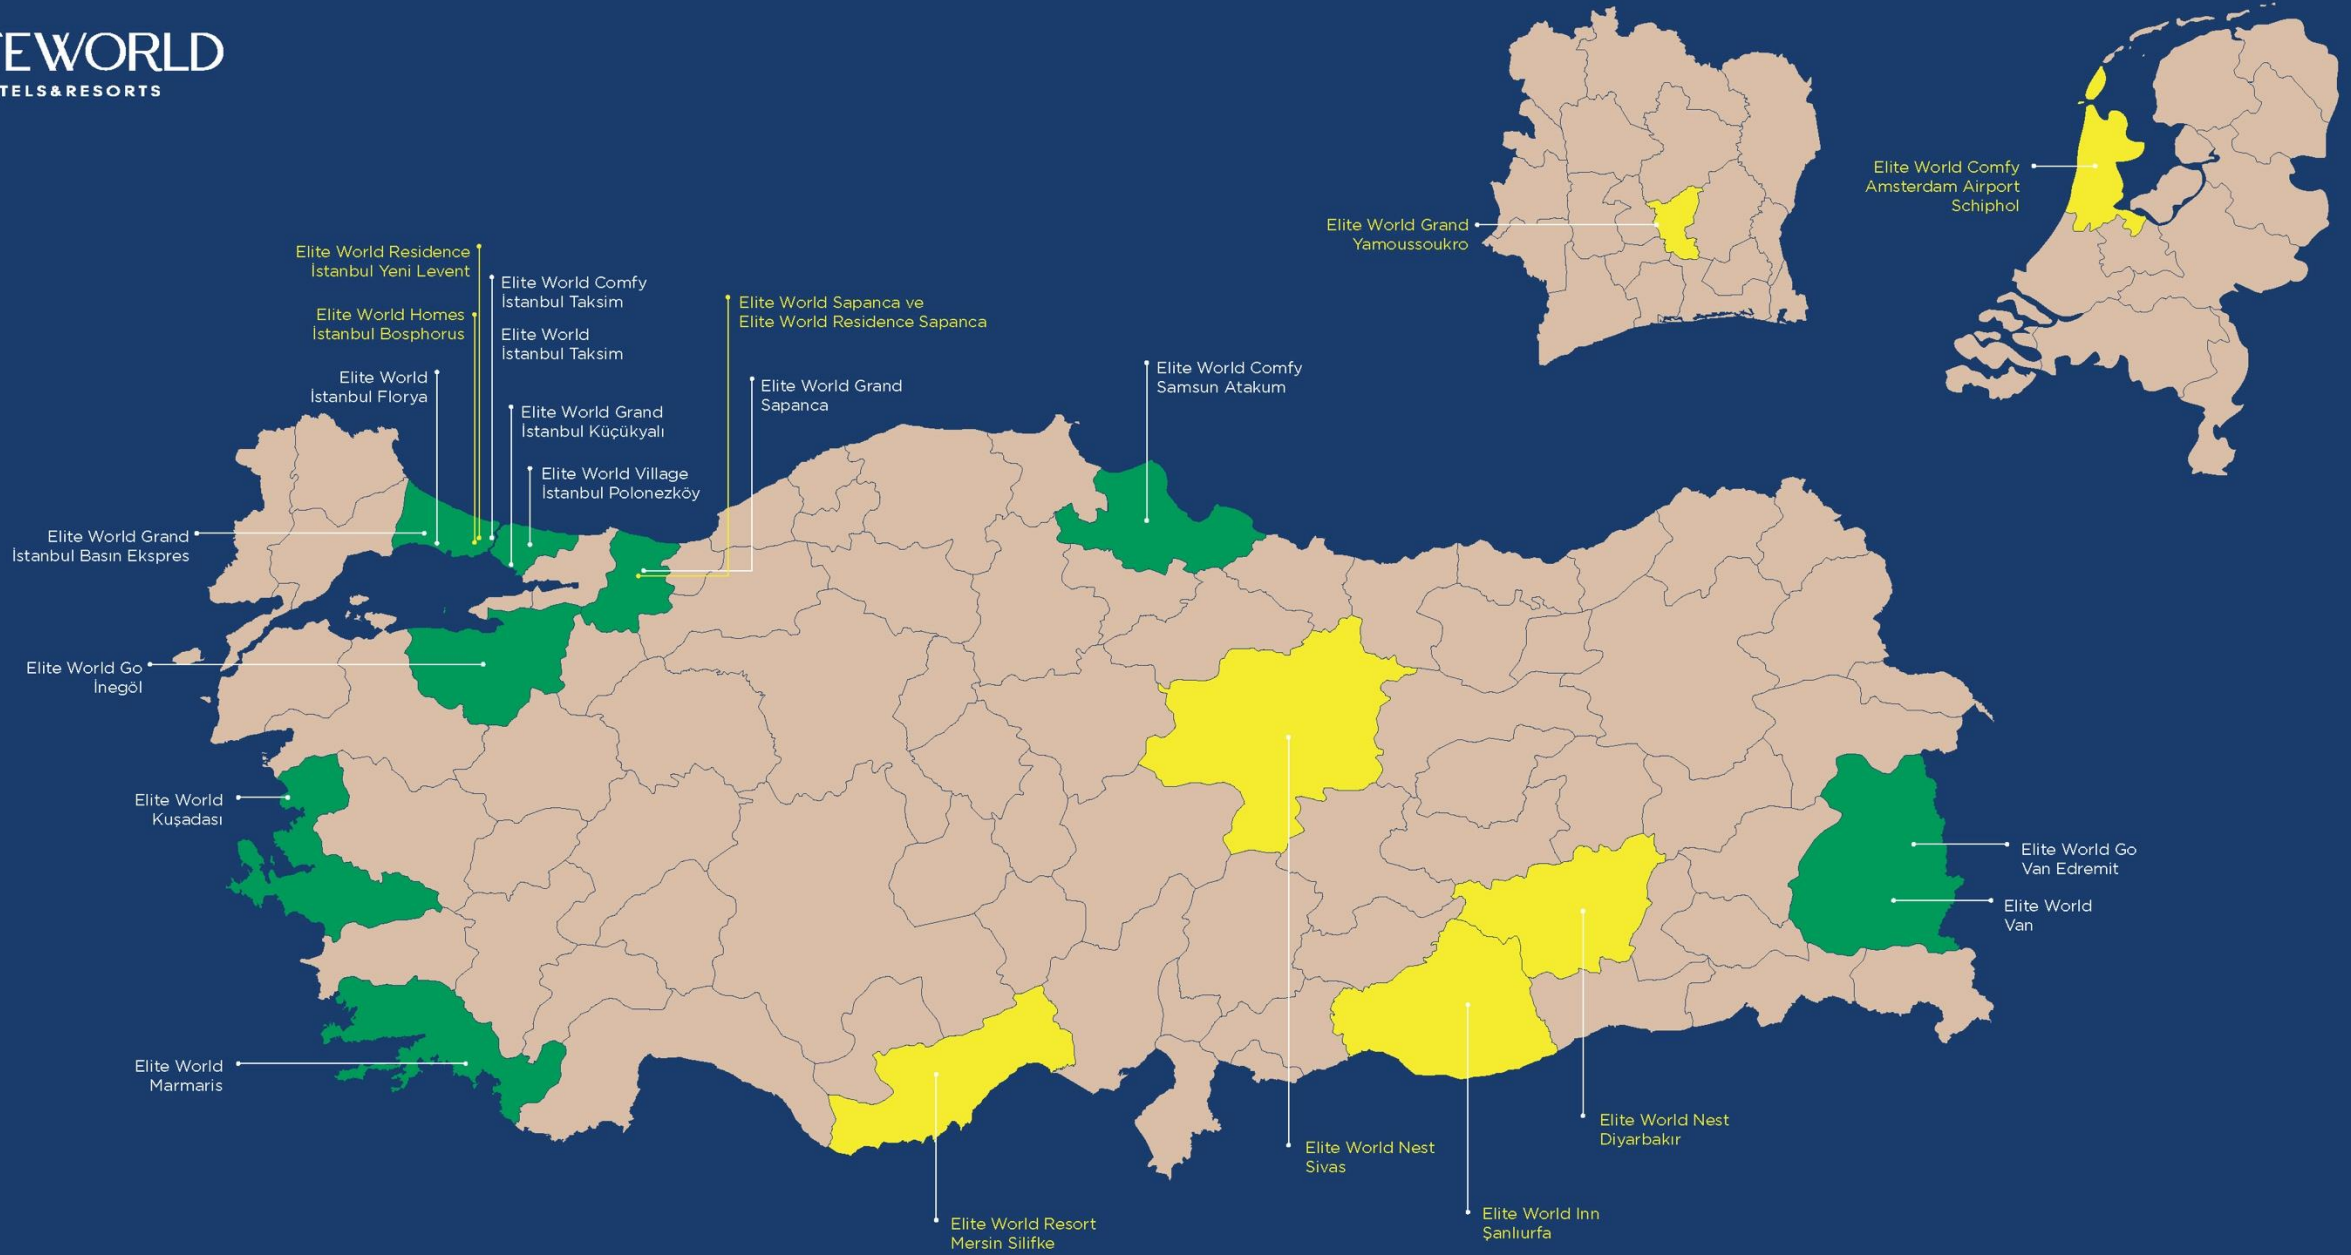

ELITE WORLD HOTELS & RESORTS

PORTFOLIO 2024

	Hotel Name	Location	Room Count	Status
1	Elite World Comfy İstanbul Taksim	İstanbul	102	Under Operation
2	Elite World İstanbul Taksim	İstanbul	245	Under Operation
3	Elite World Van	Van	230	Under Operation
4	Elite World İstanbul Florya	İstanbul	181	Under Operation
5	Elite World Marmaris	Marmaris	93	Under Operation
6	Elite World Grand İstanbul Basın Ekspres	İstanbul	401	Under Operation
7	Elite World Grand İstanbul Küçükyalı	İstanbul	350	Under Operation
8	Elite World Grand Sapanca	Sapanca	500	Under Operation
9	Elite World Comfy Samsun Atakum	Samsun	38	Under Operation
10	Elite World Go Van Edremit	Van	32	Under Operation
11	Elite World Village İstanbul Polonezköy	İstanbul	39	Under Operation
12	Elite World Kuşadası	Kuşadası	136	Under Operation
13	Elite World Go İnegöl	Bursa	41	Under Operation
14	Elite Word Nest Diyarbakır	Diyarbakır	63	2025
15	Elite World Residence İstanbul Yeni Levent	İstanbul	76	2025
16	Elite World Nest Sivas	Sivas	47	2025
17	Elite Word Inn Şanlıurfa	Şanlıurfa	44	2025
18	Elite World Resort Mersin Silifke	Mersin	104	2025
19	Elite World Homes İstanbul Bosphorus	İstanbul	20	2025
20	Elite Word Sapanca ve Elite Word Residence Sapanca	Sapanca	179	2026
21	Elite World Comfy Amsterdam Airport Schiphol	Amsterdam	123	2026
22	Elite World Yamoussoukro	Yamoussoukro	300	2026