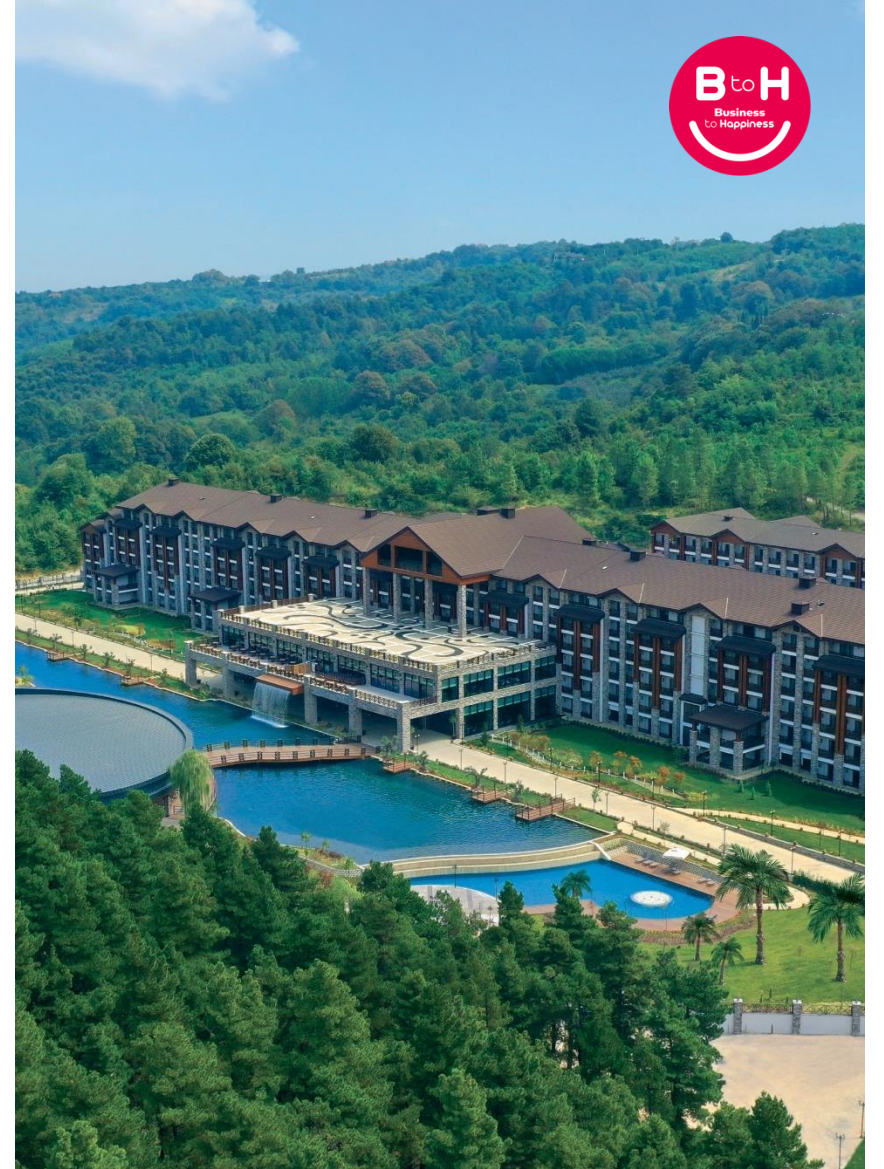

ELITEWORLD  
HOTELS&RESORTS

ELITEWORLD  
*Grand*

SAPANCA

**500 ROOM**  
**1000 BED**  
**21 MEETING ROOM**  
**3000 CAPABILITIES**

Having a unique location in nature in Sapanca, Elite World Grand Sapanca has 500 rooms. The hotel has 18 meeting rooms of different sizes and capacities, and also has a large congress hall for 2000 people. In addition, Elite World Grand Sapanca has 1200 m2 of outdoor and green area for meetings and organizations. Elite World Grand Sapanca is located in Sapanca Lake Neighborhood Italian Camp area is 120 kms away from İstanbul, 100 kms from Sabiha Gökçen Airport and 175 kms from İstanbul Airport.