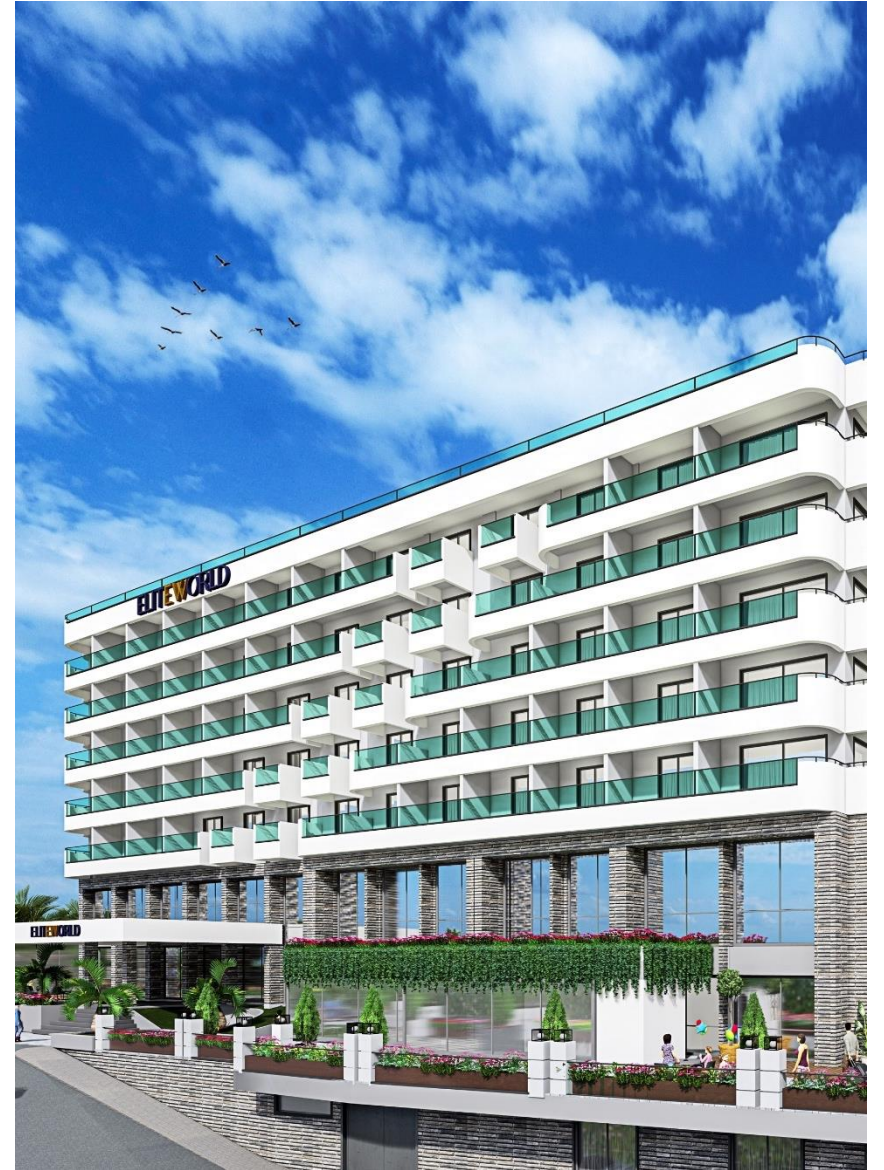

ELITEWORLD  
HOTELS&RESORTS

ELITEWORLD

KUŞADASI

**ELITEWORLD**

KUŞADASI

**136 ROOM**  
**270 BED**  
**5 MEETING ROOM**  
**195 CAPABILITIES**

Designed to meet all the needs of its guests with its uniquely designed spacious rooms and meeting halls, Elite World Kuşadası fascinates its guests with its location, which offers the most beautiful view in the city. Ambitious in gastronomy with its restaurants serving exquisite delicacies from Turkish and world cuisines, the hotel offers its guests the opportunity to get fit in a cozy atmosphere with the sports and spa facilities of Fit Life, the wellness and healthy living club of the chain.