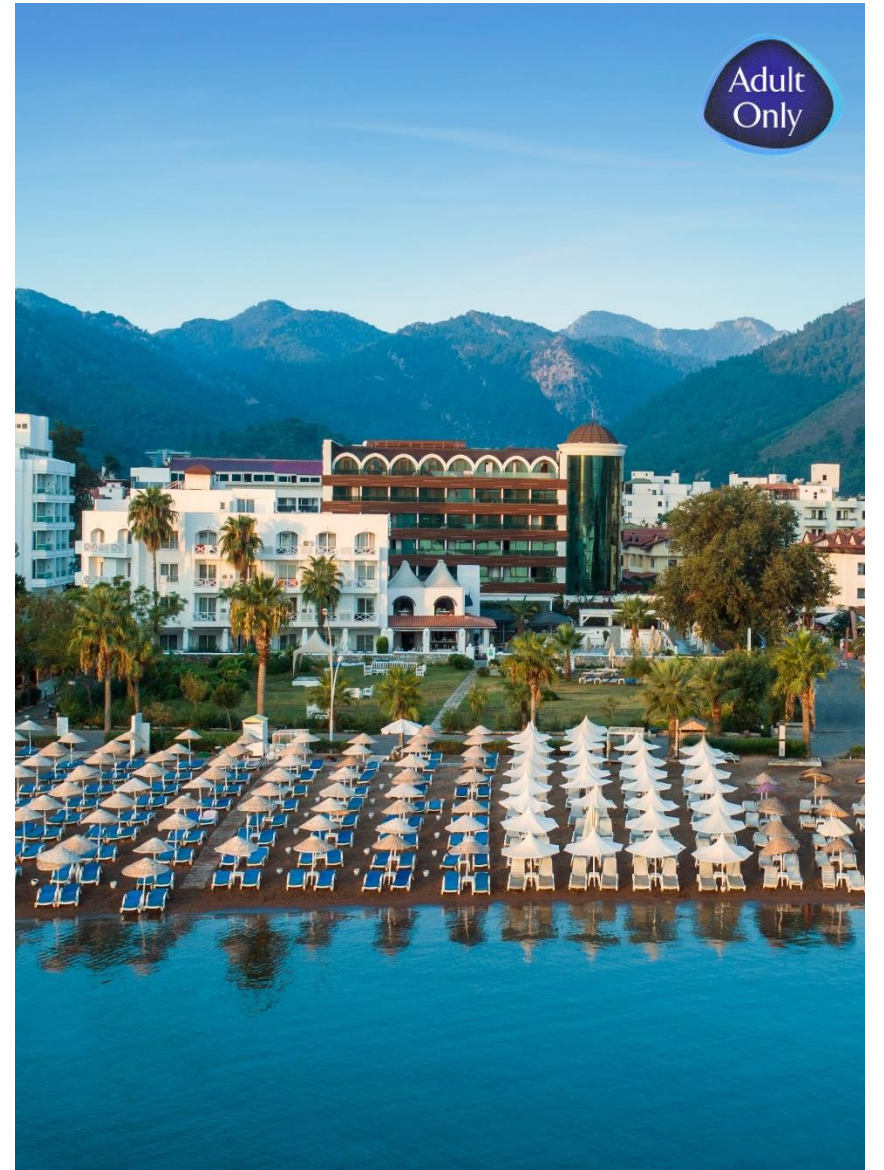

ELITEWORLD  
HOTELS&RESORTS

ELITEWORLD

---

MARMARIS

ELITEWORLD

MARMARIS

**93 ROOM**  
**186 BED**  
**1 METING ROOM**  
**25 CAPABILITIES**

Located in İçmeler, the most popular region of Marmaris, and providing services with a unique understanding of quality to make your summer holiday fun and unforgettable, Elite World Marmaris has a fascinating atmosphere with its structure intertwined with nature. Elite World Marmaris awaits its guests for a perfect and unforgettable holiday with its sea view rooms, beach and outdoor swimming pool.