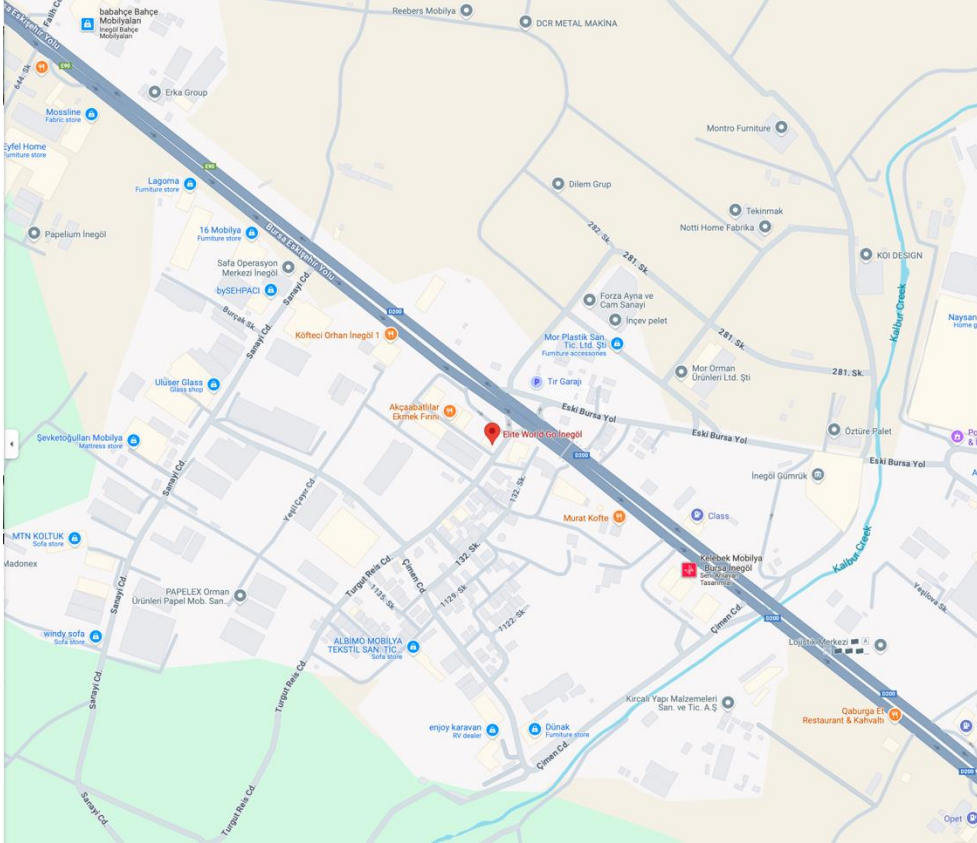

İnegöl Shopping Centre	3.1 km
Historical İshak Paşa Mosque	3.7 km
Uludağ University İnegöl Campus	2.7 km
Orhan Köfte İnegöl (restaurant)	1.2 km
Private Aritmi Hospital	2.6 km
Bursa / Mudanya Port	60 km
Yenişehir Airport	18 km
Sabiha Gökçen Airport	90 km
Atatürk Boulevard	3.8 km